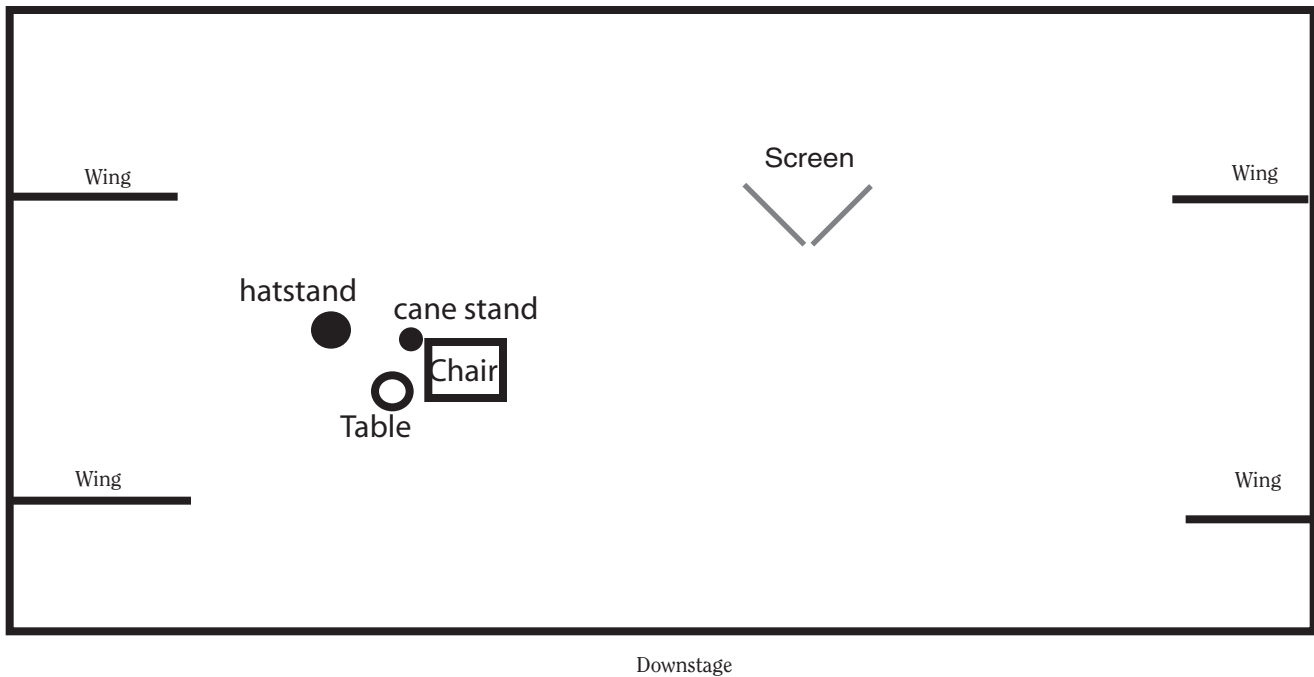

Floor Plan for HEAD IN THE CLOUDS (Not to scale)

Stage should be clear. All props and set pieces move on and off stage.

Set pieces:

Table

Chair

Hat Stand

Cane Stand

Free standing screen

Please note: Artist will normally provide all set pieces. Not all set pieces are needed for each show. Set depends on the particular presentation. If artist is flying, presenter may be asked to provide tables and chairs.